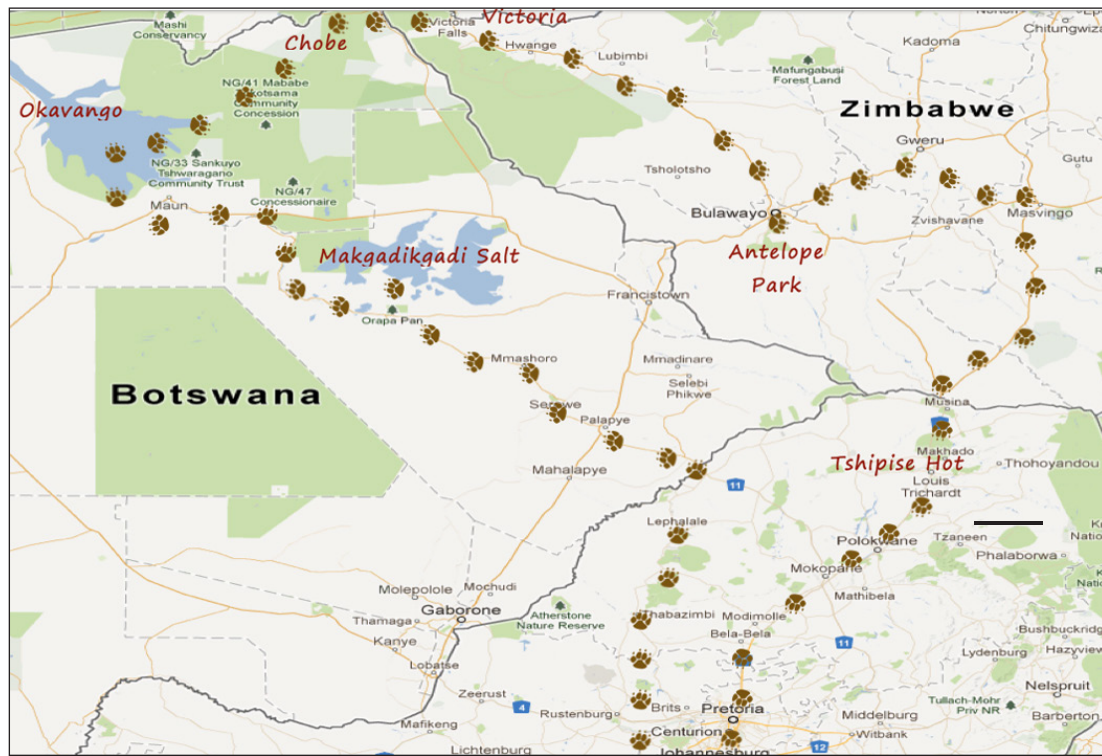

JOHANNESBURG TO JOHANNESBURG

Day	Location	Accommodation	Activities
1	Palapye	Camping	A stunning braai
2 & 3	Makgadikgadi	Camping	Fly camp. Quad biking on the pans
4	Sitatunga	Camping	Scenic, low level flight over the Okavango Delta
5 & 6	Okavango Delta	Bush Camp	World famous walking and makoro safaris
7	Sitatunga	Camping	Wash and rejuvenate
8 & 9	Chobe NP	Camping	Sunset river and land safaris
10 & 11	Victoria Falls	Lodge	View falls and choose from a range of spectacular adrenaline activities on the Zambesi
12	Victoria Falls	Lodge	Work with a twinned African School
13	Hwange	Camping	Safari in Zimbabwe's flagship NP
14 & 15	Antelope Park	Lodge	Lion conservation project. Walk with lions
16	Tshipise	Lodge	Therapeutic hot springs
17	Depart Johannesburg		Open top and sunset river safaris