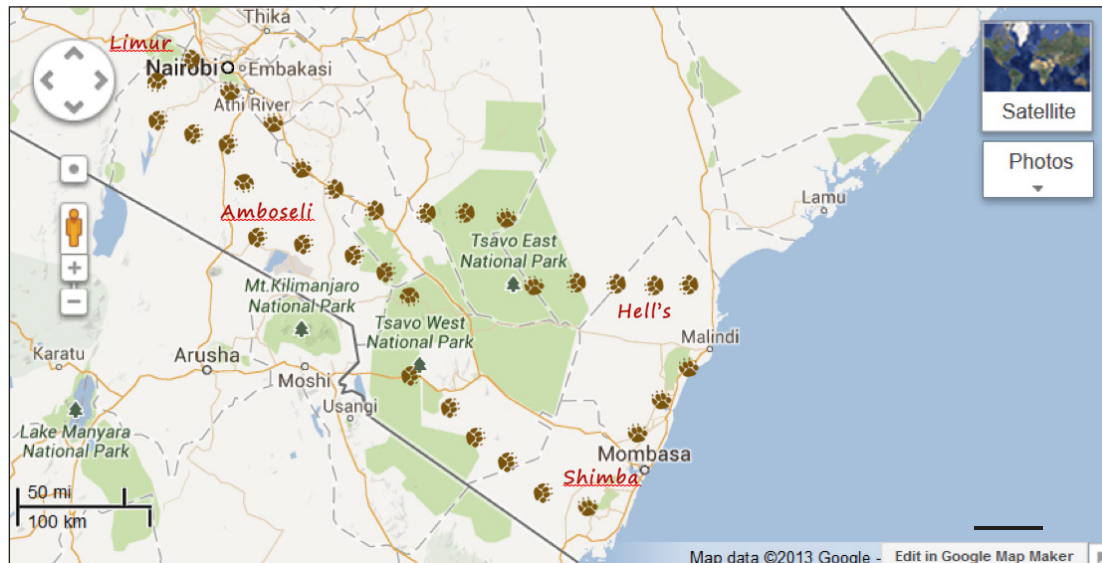

NAIROBI TO NAIROBI

Day	Location	Accomodation	Activities
1	Limuru	Lodge	Visit to Giraffe Centre and Elephant sanctuary
2 to 6	Mt Kenya NP	Camping	Game Drives and acclimatisation followed by a one or two day hike to the summit for the adventurous
7 & 8	Lake Nakuru	Camping	World famous Great Rift Valley lake. 40sq. kms of oasis with vast flocks of flamingo, herds of buffalo and frequent leopard sightings
9 & 10	Lake Naivasha	Camping	An ornithological paradise. A freshwater lake famed for a large population of hippos, Acacia forests and geothermal springs. Walking and cycling safaris are permitted
11 to 13	Masai Mara	Camping	World famous savannah grasslands renowned for the huge annual migration of wildebeest and some of the best safari experiences on the planet. Home to the colourful Maasai warriors
14	Nairobi	Lodge	City tour
15	Depart		