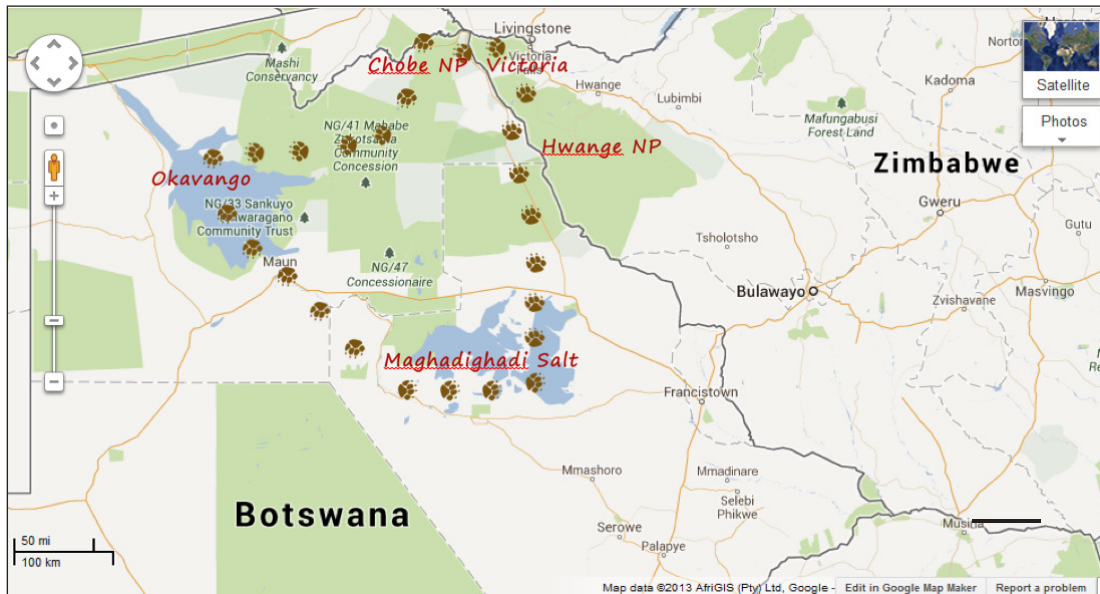

VICTORIA FALLS TO VICTORIA FALLS

Day	Location	Accommodation	Activities
1	Victoria Falls	Lodge	View Falls. Dinner at The Boma
2 & 3	Chobe NP	Chobe Safari Lodge	Game Drive and Sunset River Safari
4	Planet Baobab	Fly Camp	Optional Activities, such as Quad Biking
5	Sitatunga	Camping	Scenic Flight over the Okavango Delta
6 & 7	Okavango Delta	Bush Camp	Walking and Mokoro Safaris
8	Sitatunga	Camping	Crocodile Farm
9	Nata	Camping	Maghadighadi Pans Tour
10 & 11	Antelope Park	Camping	Walking with Lions and Horseback Safaris
12	Hwange NP	Camping	Game Drive
13 & 14	Victoria Falls	Lodge	White Water Rafting, Microlighting, Gorge Swinging, Elephant Safari, Bungee Jumping
15	Depart		